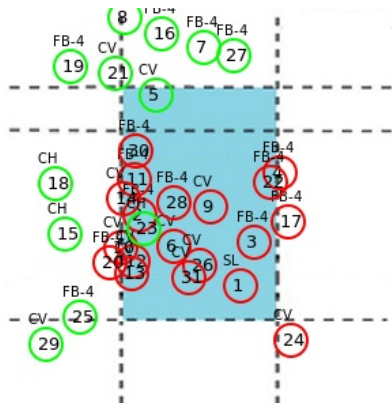

Parent 1	Pat Mathiesen	HS Coach: Brian Bowles Coach Email: bbowles@pvpusd.net Coach Phone:	SAT Math		ACT	
Parent 2	Francline Mathiesen		Reading		GPA	4.00
Height	6' 0"		Writing		Total	
Weight	140					
Birthdate	July 19, 1998					

Pitching

Balance	Hand Separation	Stride Direction	Arm Action	Extension	Follow Through	Mound Presence	Arm Slot
4.0	3.5	2.0	4.0	3.0	4.0	4.0	High 3/4
FB Movement	FB Command	Fastball - Top	Fastball - High Range	Fastball - Low Range			
4.0	3.5	83.0	82.0	79.0			
CB Movement	CB Command	Curveball - Top	Curveball - High Range	Curveball - Low Range			
3.5	3.5	71.0	69.0	68.0			
CH Movement	CH Command	Change - Top	Change - High Range	Change - Low Range			
2.5	2.5	78.0	78.0	78.0			

Ratings: 5 = Exceptional 4 = Above Average HS 3 = Average HS 2 = Below Average HS 1 = Needs Improvement

Name: Mathiesen, Billy #: 115 YOG: 2016

Event Name: Academic East Meets West_2007

Charts

Pitch #	Type	MPH	Pitch #	Type	MPH
1	SL	71 MPH	21	CV	68 MPH
2	FB-4	83 MPH	22	FB-4	78 MPH
3	FB-4	83 MPH	23	CH	73 MPH
4	FB-4	80 MPH	24	CV	64 MPH
5	CV	69 MPH	25	FB-4	80 MPH
6	CV	68 MPH	26	CV	66 MPH
7	FB-4	82 MPH	27	FB-4	81 MPH
8	FB-4	77 MPH	28	FB-4	79 MPH
9	CV	70 MPH	29	CV	65 MPH
10	CV	71 MPH	30	FB-4	80 MPH
11	FB-4	81 MPH	31	CV	67 MPH
12	CV	73 MPH			
13	CV	68 MPH			
14	CV	71 MPH			
15	CH	74 MPH			
16	FB-4	82 MPH			
17	FB-4	79 MPH			
18	CH	75 MPH			
19	FB-4	82 MPH			
20	FB-4	77 MPH			